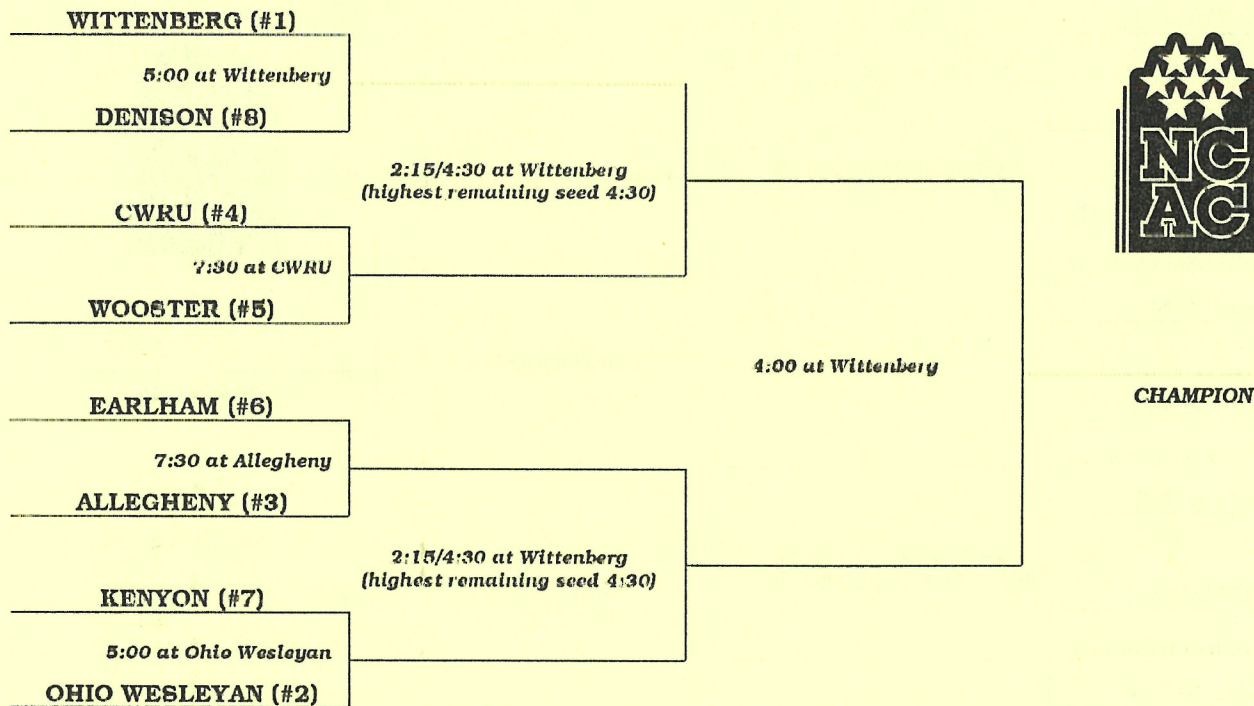

NORTH COAST ATHLETIC CONFERENCE 1995 Women's Basketball Championships

**W
O
M
E
N**

Tuesday, Feb. 21

Friday, Feb. 24

Saturday, Feb. 25

NORTH COAST ATHLETIC CONFERENCE WOMEN'S BASKETBALL UPDATE

Feb. 18, 1995

	NCAC			OVERALL		
	W	L	PCT	W	L	PCT
1) WITTENBERG	16	0	1.000	22	2	.917
2) OHIO WESLEYAN	13	3	.813	20	4	.833
3) ALLEGHENY	11	5	.688	17	7	.708
4) CWRU	8	8	.500	10	14	.417
5) KENYON*	6	10	.375	12	10	.545
EARLHAM*	6	10	.375	10	12	.455
WOOSTER*	6	10	.375	9	15	.375
8) DENISON	5	11	.313	9	14	.391
9) OBERLIN	1	15	.063	3	20	.130

Saturday, Feb. 18

ALLEGHENY 58, CWRU 53
EARLHAM 58, KENYON 54
OHIO WESLEYAN 103, OBERLIN 34
WOOSTER 75, DENISON 54

Tuesday, Feb. 21 -- Quarterfinals

DENISON (#8) at WITTENBERG (#1), 5:00
KENYON (#7) at OHIO WESLEYAN (#2), 5:00
EARLHAM (#6) at ALLEGHENY (#3), 7:30
WOOSTER (#5) at CWRU (#4), 7:30

Wittenberg wins fourth NCAC title in five years during the regular season. The Tigers also won outright crowns in 1990-91 and 1993-94, as well as a co-championship (Ohio Wesleyan) in 1991-92. Denison is the defending NCAC Tournament champion, having defeated Wittenberg, 80-65, in last year's final.

Note(*): Wooster wins tiebreaker for fifth seed with 1-1 record vs. Ohio Wesleyan (Earlham and Kenyon, 0-2). Earlham wins tiebreaker for sixth seed by lot.