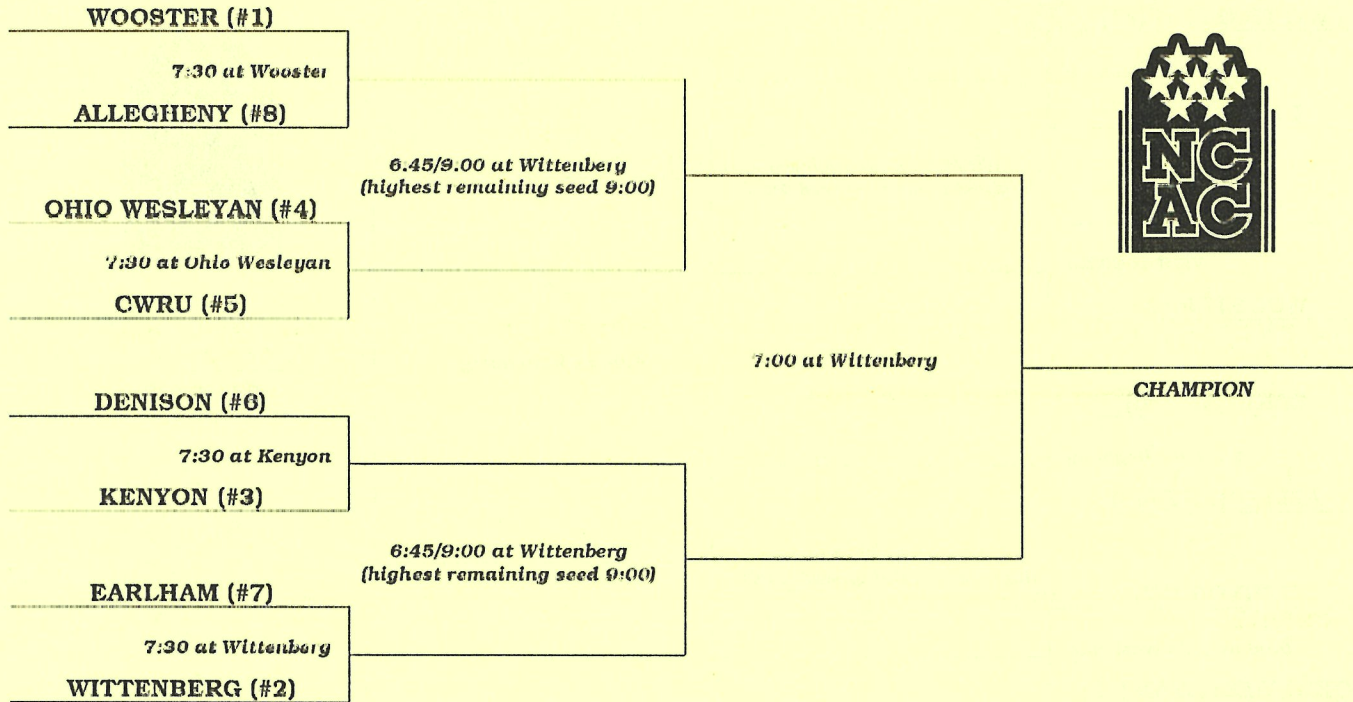

NORTH COAST ATHLETIC CONFERENCE
1995 Men's Basketball Championships

Tuesday, Feb. 21

Friday, Feb. 24

Saturday, Feb. 25

NORTH COAST ATHLETIC CONFERENCE
MEN'S BASKETBALL UPDATE

Feb. 18, 1995

	NCAC			OVERALL		
	W	L	PCT	W	L	PCT
1) WOOSTER	15	1	.938	22	2	.917
2) WITTENBERG	12	4	.750	18	6	.750
3) KENYON	10	6	.625	17	7	.708
4) OHIO WESLEYAN*	9	7	.563	15	9	.625
CWRU*	9	7	.563	13	11	.542
6) DENISON	7	9	.438	10	14	.417
7) ALLEGHENY*	4	12	.250	7	17	.292
EARLHAM*	4	12	.250	6	18	.250
9) OBERLIN	2	14	.125	4	19	.174

Saturday, Feb. 18

CWRU 83, ALLEGHENY 80 (ot)
DENISON 44, WOOSTER 40
KENYON 117, EARLHAM 87
OHIO WESLEYAN 69, OBERLIN 56

Tuesday, Feb. 21 -- Quarterfinals

ALLEGHENY (#8) at WOOSTER (#1), 7:30
EARLHAM (#7) at WITTENBERG (#2), 7:30
DENISON (#6) at KENYON (#3), 7:30
CWRU (#5) at OHIO WESLEYAN (#4), 7:30

Wooster wins first outright NCAC title during the regular season. The Scots shared championships in 1988-89 (Allegheny) and 1991-92 (Wittenberg). Kenyon is the defending NCAC Tournament champion, having defeated Wittenberg, 84-78, in last year's final.

Note*): Ohio Wesleyan wins tiebreaker for fourth seed with 2-0 record vs. CWRU. Earlham wins tiebreaker for seventh seed with 2-0 record vs. Allegheny.